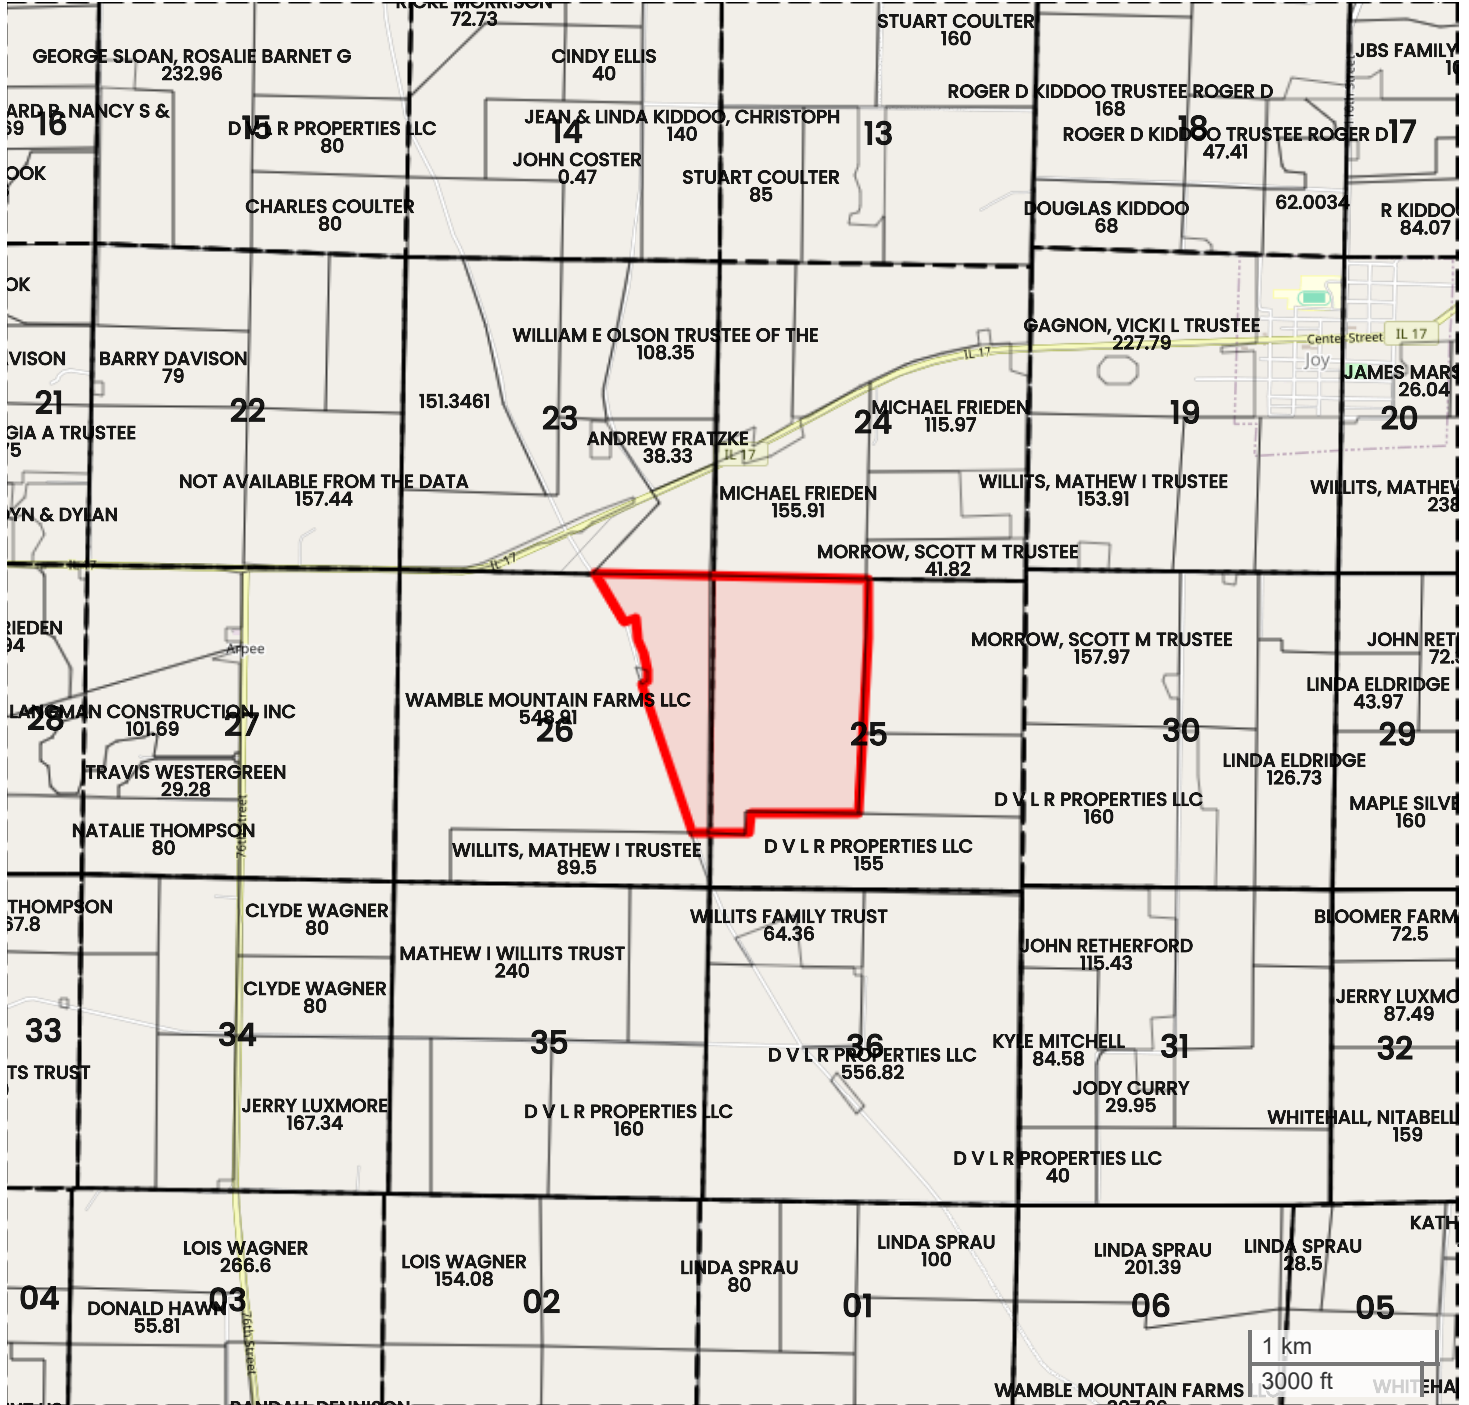

LEGACY TIMBER GROUP LLC (350.99 AC TOTAL, 85.52 AC TILLABLE)

PLAT MAP

Center: 41.180433, -90.916708

26-14N-5W

New Boston Township

Mercer County, IL

FarmWorth, LLC makes no warranties, express or implied, regarding the accuracy of any information provided through FarmWorth.com. User is solely responsible for independently verifying all information prior to use and waives any claims against FarmWorth, LLC arising from inaccuracies in such information.